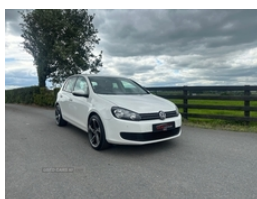

Volkswagen Golf 1.6 TDi 105 Match 5dr | Apr 2012

£5,300

READY TO GO ~ MATCH ~ FRONT & REAR SENSORS ~ WHITE

2012 Volkswagen Golf Match 1.6 TDI

****£170.40 Per Month for 33 Months with a £530 Deposit**** Other flexible finance packages available with no deposit and poor credit applications are welcome.

- ~ 99,000 Miles Warranted
- ~ Excellent History Including Timing Belt Replaced
- ~ Mot Valid until March 25
- ~ Multifunction Steering Wheel
- ~ Low Insurance / Free Road Tax
- ~ Front & Rear Parking Sensor
- ~ Just Been Serviced

Alloys shown are an optional extra of £650

HPI Clear
Fully Valeted
Car will come fully serviced
3 Months Warranty Included
Car Sale Price - £5300

Miles:	99000
Fuel Type:	Diesel
Transmission:	Manual
Colour:	White
Engine Size:	1598
CO2 Emission:	119
Tax Band:	C (£35 p/a)
Body Style:	Hatchback
Insurance group:	14E
Reg:	ML12PZZ