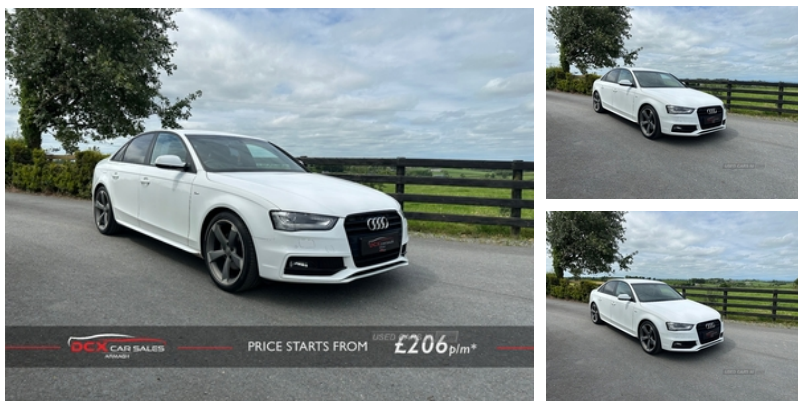

## Audi A4 2.0 TDI 150 Black Edition 4dr | Sep 2013

# £8,995

ARRIVING SOON ~ LOW MILES ~ FINANCE ONLINE BELOW

2013 Audi A4 Black Edition 2.0 TDI

**\*\*£203.68 Per Month for 51 Months with a £899.50 Deposit\*\***  
Other flexible finance packages available with no deposit and poor credit applications are welcome.

Miles:	80000
Fuel Type:	Diesel
Transmission:	Manual
Colour:	White
Engine Size:	1968
CO2 Emission:	119
Tax Band:	C (£35 p/a)
Body Style:	Saloon
Insurance group:	24E
Reg:	YT63WDU